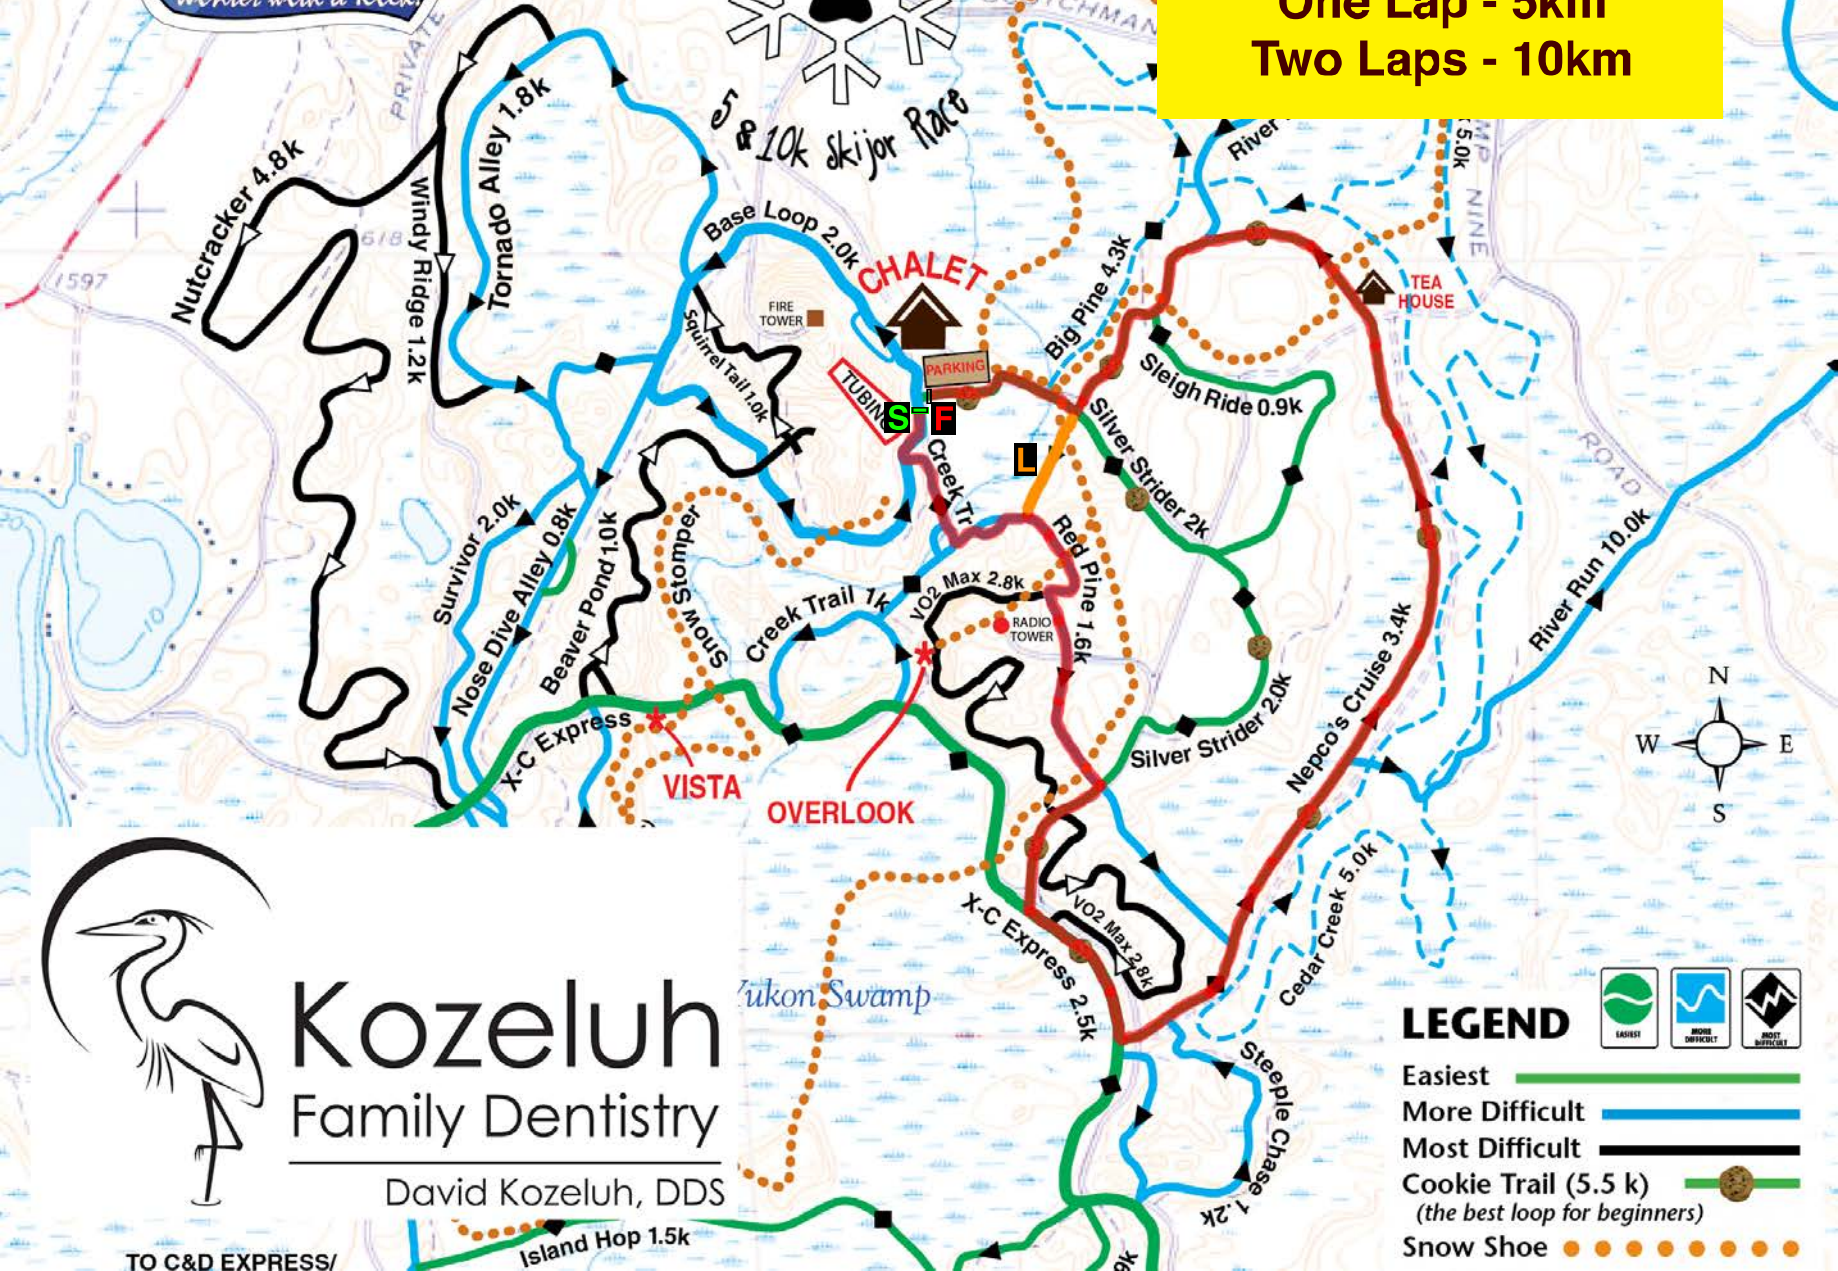

Winter Park Bark

5 & 10k Skijor Race

Race Course

Ski Counterclockwise
 One Lap - 5km
 Two Laps - 10km

Kozeluh
 Family Dentistry

David Kozeluh, DDS

TO C&D EXPRESS/

LEGEND

- Easiest
- More Difficult
- Most Difficult
- Cookie Trail (5.5 k) (the best loop for beginners)
- Snow Shoe