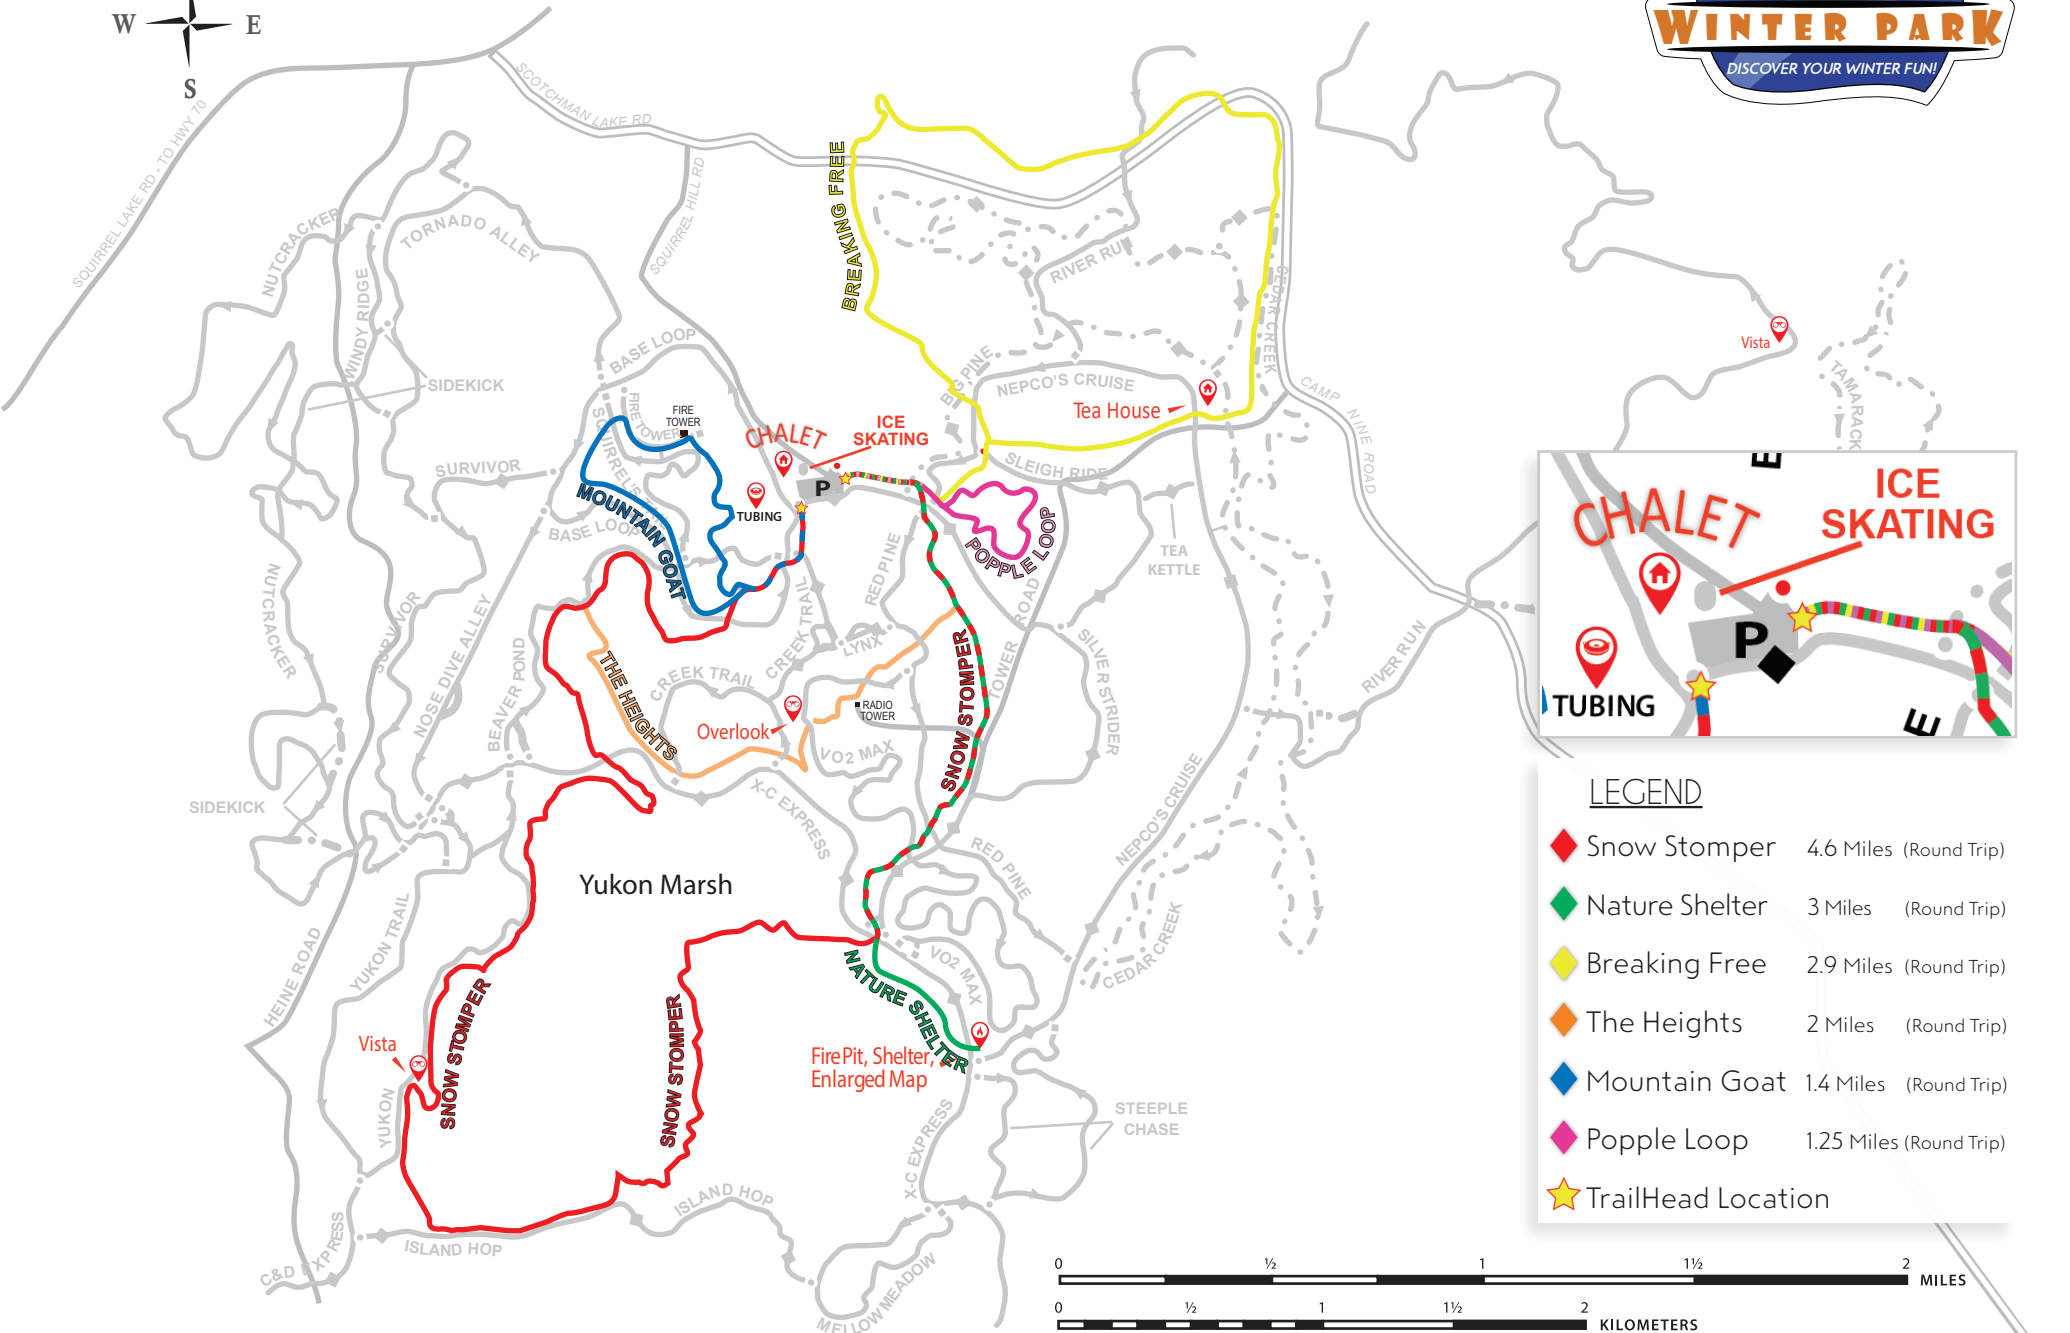

Minocqua Winter Park
(715) 356-3309

SNOWSHOE TRAILS

LEGEND

	Snow Stomper	4.6 Miles (Round Trip)
	Nature Shelter	3 Miles (Round Trip)
	Breaking Free	2.9 Miles (Round Trip)
	The Heights	2 Miles (Round Trip)
	Mountain Goat	1.4 Miles (Round Trip)
	Popple Loop	1.25 Miles (Round Trip)
	TrailHead Location	